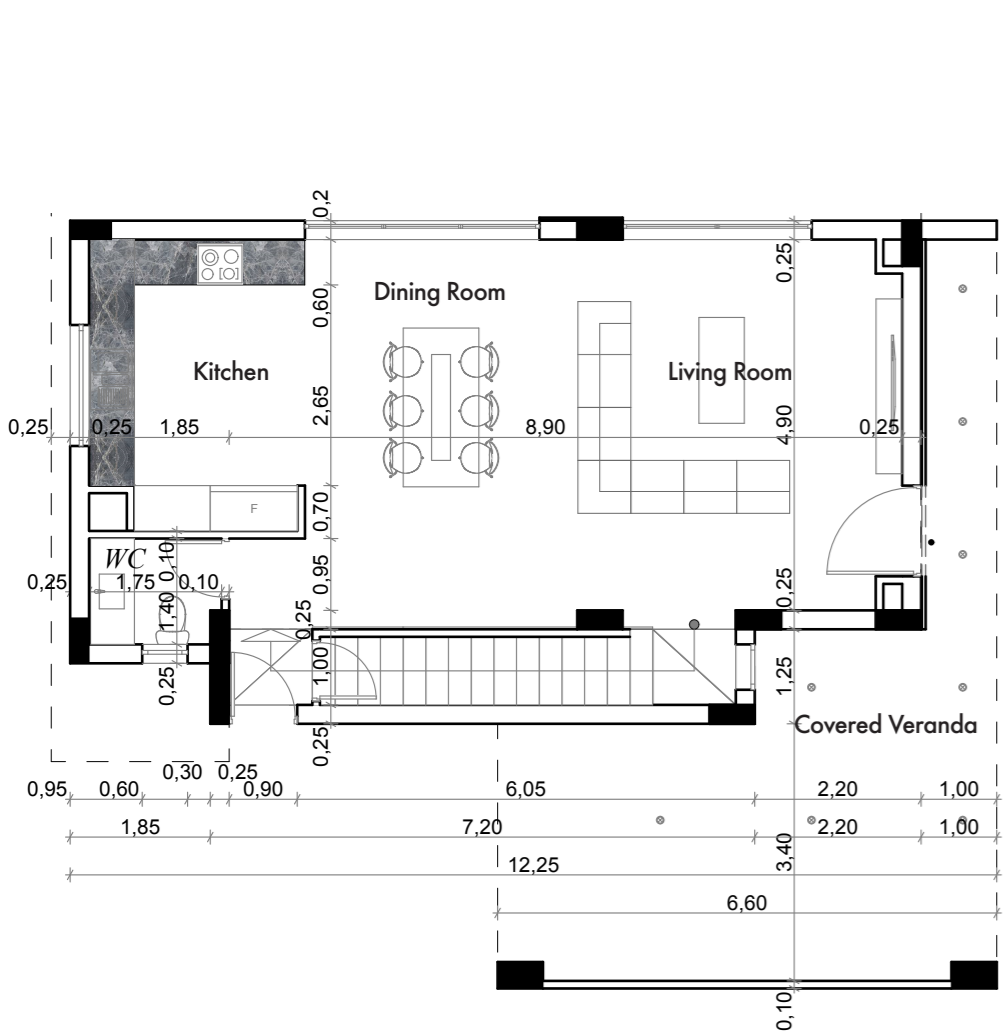

'Meticulously crafted with a focus on detail and high-quality luxurious finishes, each property seamlessly combines elegance with functionality'.

The Bangalows

Number	Beds	Baths	Internal Area	Covered Verandas	Covered Parking	Total Covered Areas	Plot Size
1	3	3	130,80 m ²	18.60 m ²	21,00 m ²	170.40 m ²	522 m ²
2	3	3	130,80 m ²	18.60 m ²	21,00 m ²	170.40 m ²	522 m ²
3	3	3	130,80 m ²	18.60 m ²	21,00 m ²	170.40 m ²	528 m ²
4	3	3	130,80 m ²	18.60 m ²	21,00 m ²	170.40 m ²	522 m ²
5	3	3	130,80 m ²	18.60 m ²	21,00 m ²	170.40 m ²	522 m ²

The Villas

Number	Beds	Baths	Internal Area	Covered Verandas	Covered Parking	Total Covered Areas	Plot Size
6	3	3	149.80 m ²	44,90 m ²	27,10 m ²	221,80 m ²	523 m ²
7	3	3	149.80 m ²	44,90 m ²	27,10 m ²	221,80 m ²	522 m ²
8	3	3	149.80 m ²	44,90 m ²	27,10 m ²	221,80 m ²	522 m ²