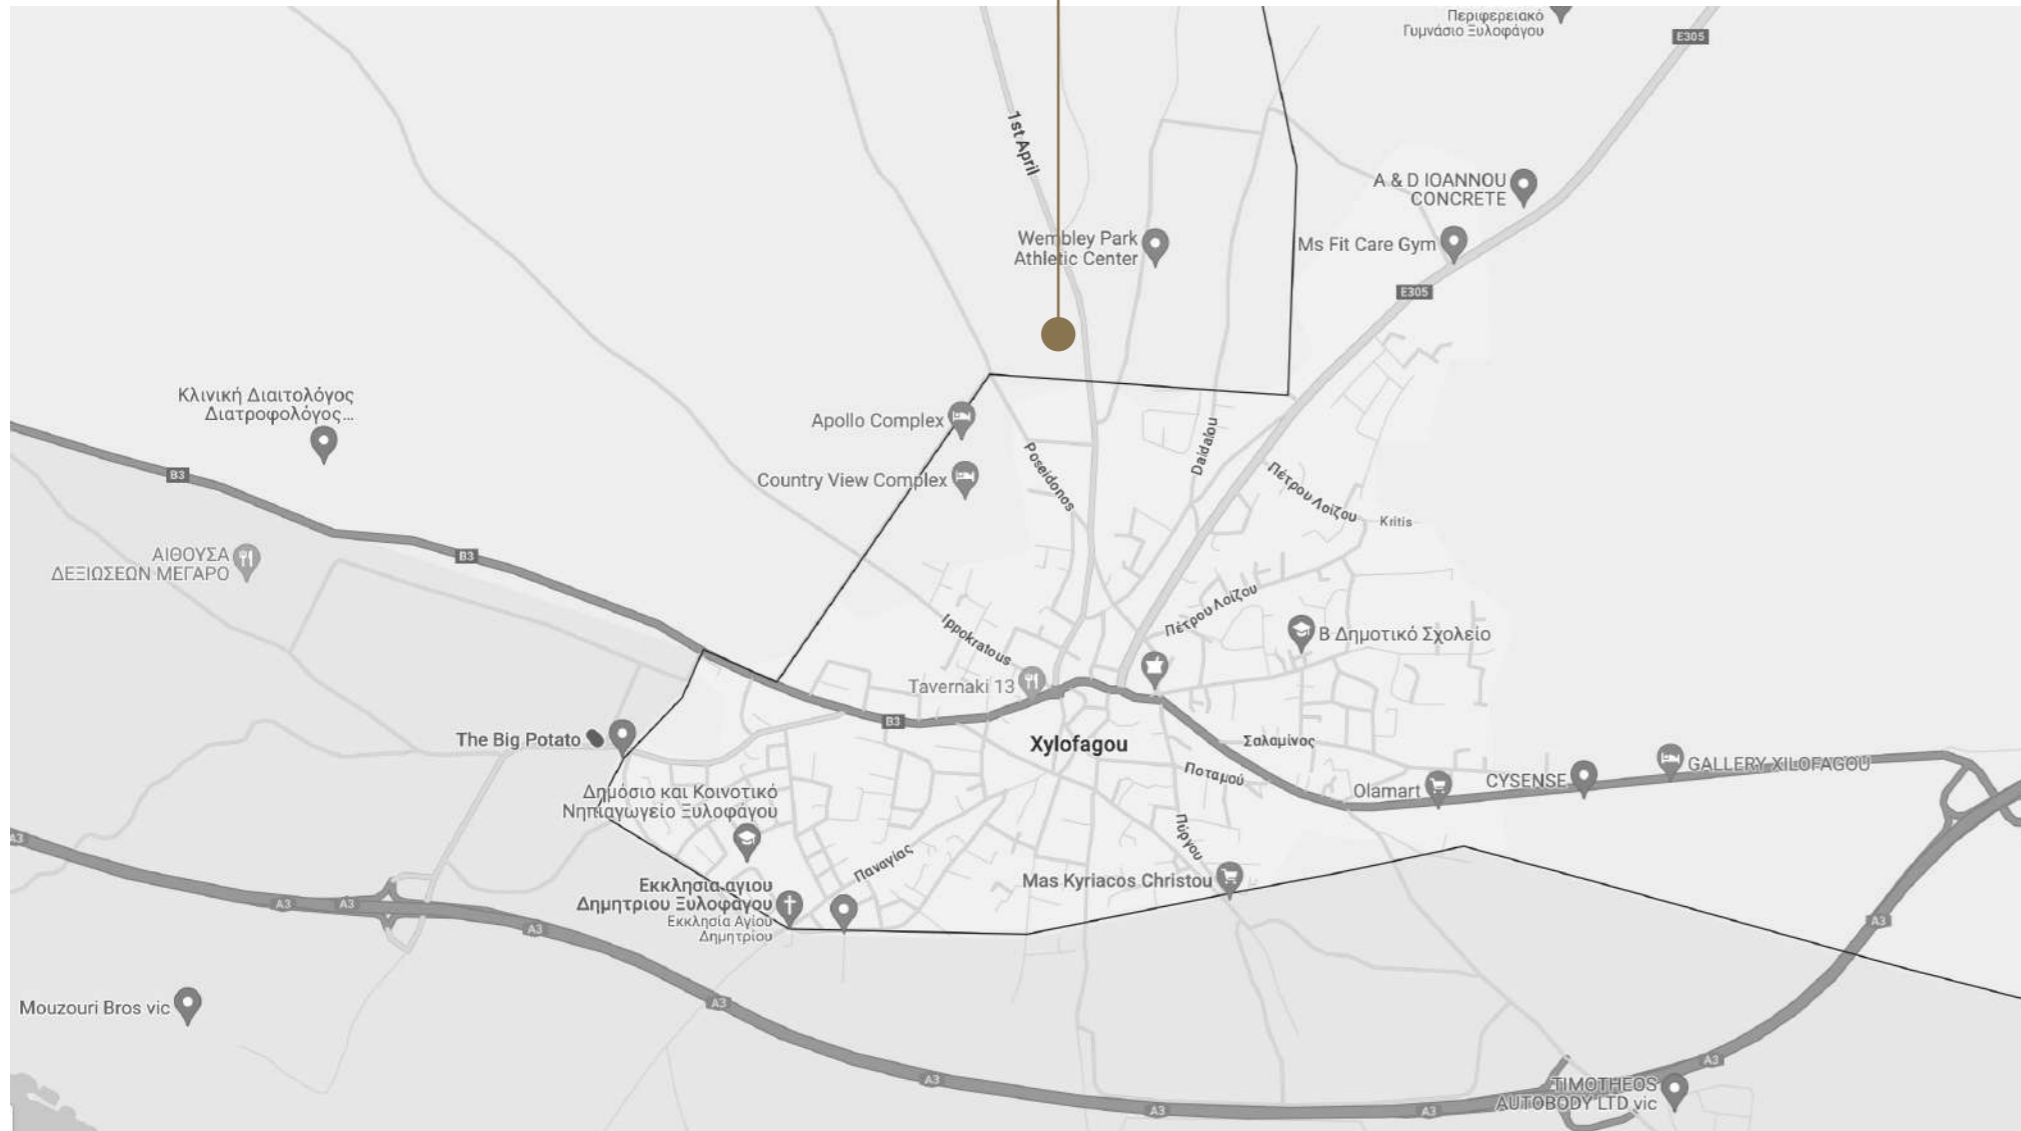

C
CYSENSE
BESPOKE RESIDENCES

HOMELY VILLAS

Welcome to a place where modern design
harmonizes with tranquil surroundings.
Your ideal home in the heart of serenity.

HOMELY VILLAS

Location	Distance
Nearest Grocery Store	1.3 Km
Nearest Private Hospital	13.8 Km
Nearest Public Hospital	15.8 Km
Nearest Pharmacy	1.5 Km
Private School	18.9 Km
Larnaca International Airport	41.6 Km
Nissi Beach	13.4 Km
Waterworld Ayia Napa	10.7 Km
Ayia Thekla Beach	10.5 Km
Ayia Napa Marina	18.3 Km

The Location

XYLOFAGOU VILLAGE

Xylofagou serves as a convenient hub for exploring the surrounding region and its natural wonders, such as Potamos Liopetriou. This area features two authentic fish restaurants, a picturesque fishing harbor, and breathtaking views spanning from Ayia Napa to Cape Greko in the distance.