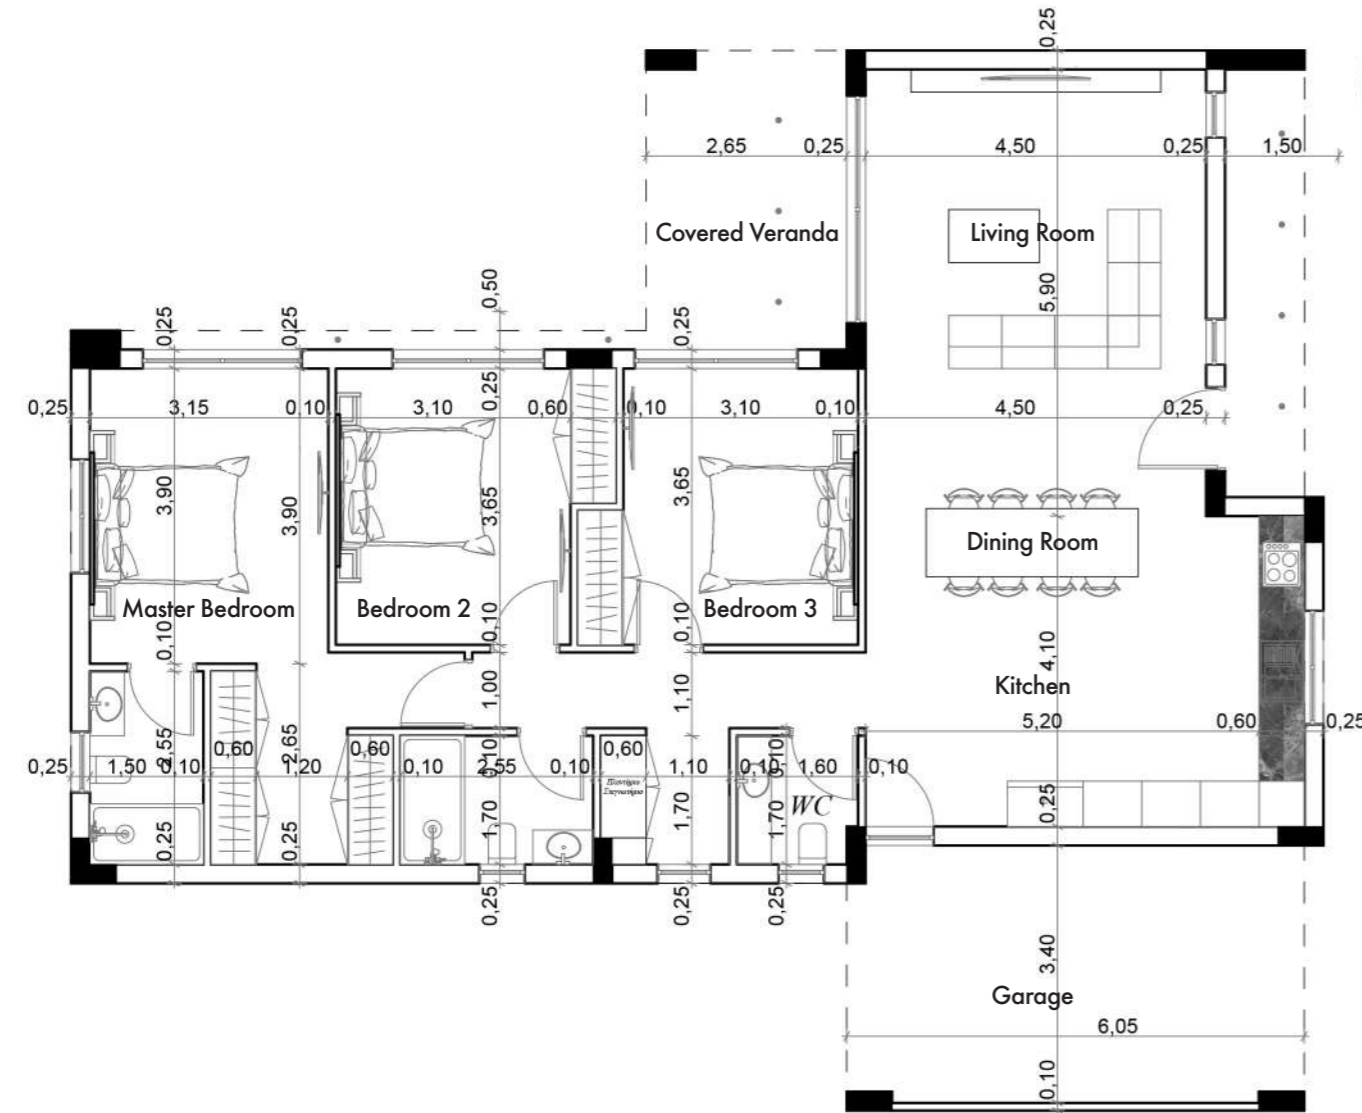

'Meticulously crafted with a focus on detail and high-quality luxurious finishes, each property seamlessly combines elegance with functionality'.

The Bangalows

Number	Beds	Baths	Internal Area	Covered Verandas	Covered Parking	Total Covered Areas	Plot Size
1	3	3	130,80 m ²	18.60 m ²	21,00 m ²	170.40 m ²	522 m ²
2	3	3	130,80 m ²	18.60 m ²	21,00 m ²	170.40 m ²	522 m ²
3	3	3	130,80 m ²	18.60 m ²	21,00 m ²	170.40 m ²	528 m ²
4	3	3	130,80 m ²	18.60 m ²	21,00 m ²	170.40 m ²	522 m ²
5	3	3	130,80 m ²	18.60 m ²	21,00 m ²	170.40 m ²	522 m ²