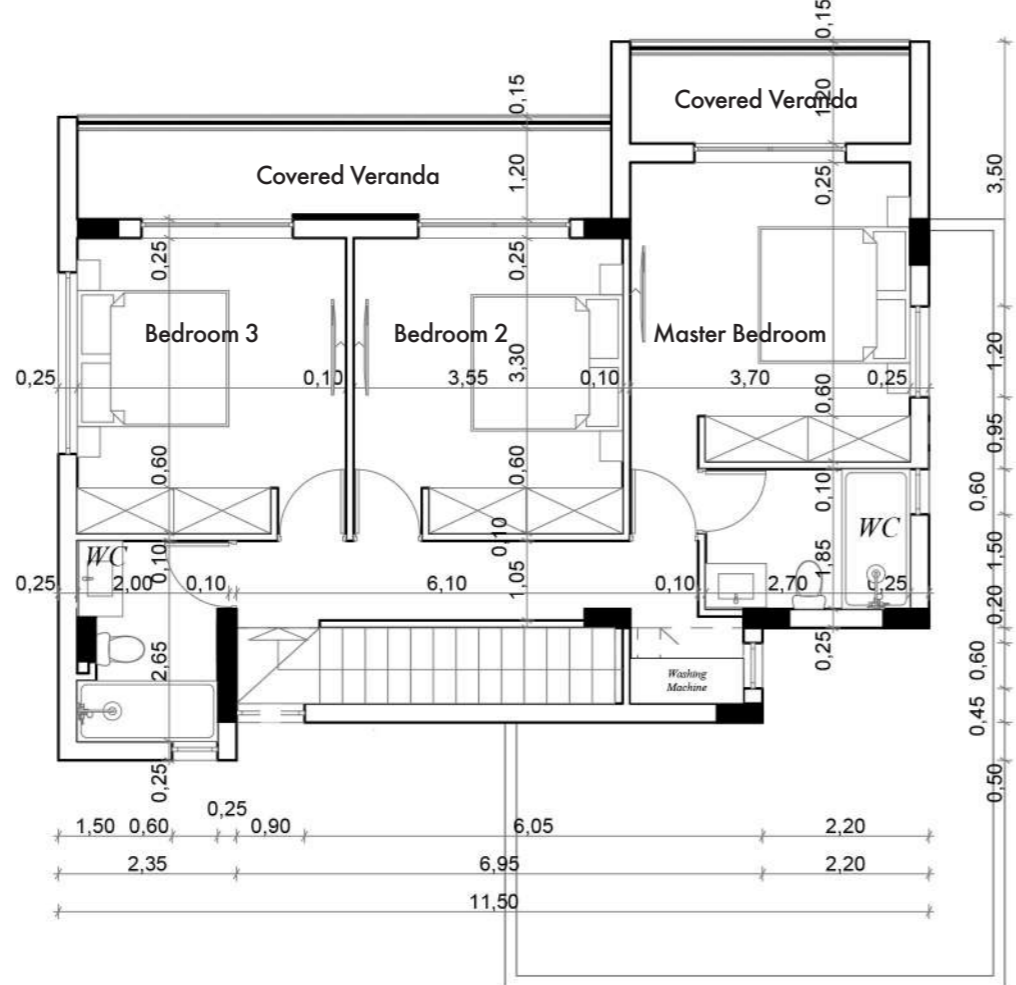

The Villas

Number	Beds	Baths	Internal Area	Covered Verandas	Covered Parking	Total Covered Areas	Plot Size
6	3	3	149.80 m²	44,90 m²	27,10 m²	221,80 m²	523 m²
7	3	3	149.80 m²	44,90 m²	27,10 m²	221,80 m²	522 m²
8	3	3	149.80 m²	44,90 m²	27,10 m²	221,80 m²	522 m²